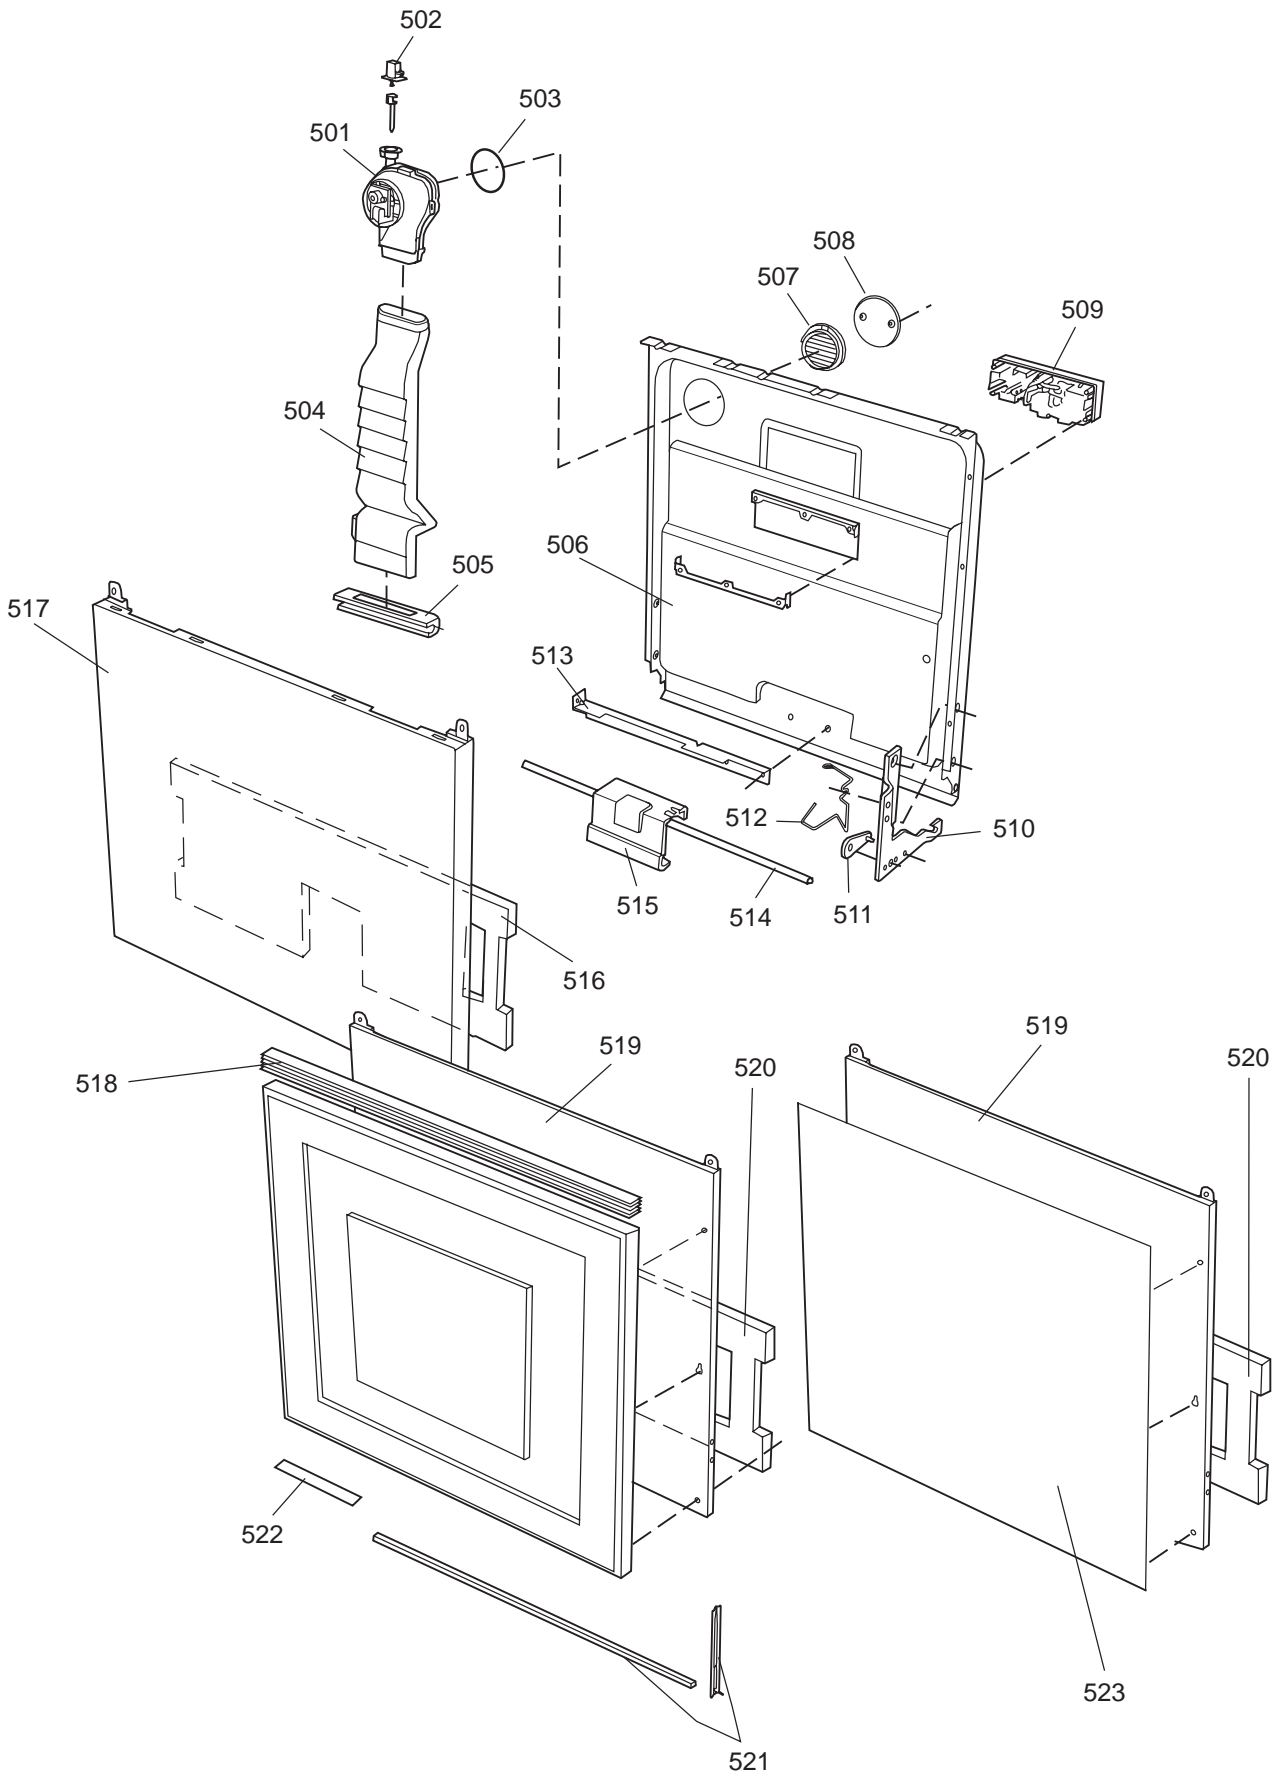

Door and related parts

ASKO, D1776 US - SS Bi (DW953)

Pos	Spare part No.	Description	Qty	Comment
501	8052778	WAX MOTOR DW 05/06	1 Pcs	
501	8060021	Turbo Fan Complete 05/06 DW	1 Pcs	
503	8058501	O-Ring Turbo Fan Dry 05/06 D	1 Pcs	
504	8057963-S	Air Channel Short	1 Pcs	
505	8072729-33	Air Pipe	1 Pcs	
505	8071078-33	NOZZLE AIR DUCT STD COMPL	1 Pc's	
506	8801118	Inner Door 05/06 w/Fan DW	1 Pcs	
507	8057964	Locking ring, turbo fan 05	1 Pcs	
507-a	8902085	Screw 20T for Plastic	2 Pcs	
508	8058484	SS Coverplate Turbo Fan DW	1 Pcs	
508-a	8902085	Screw 20T for Plastic	2 Pcs	
509	8801140-77	Combi Disp.	1 Pcs	
510	8057524	Hinge Right DW 05/06	1 Pcs	
510	8057525	Hinge, left DW 05/06	1 Pcs	
510-a	33500262	Nut - Term Block	1 Pcs	
510-b	8057530	Screw, hinge 05	1 Pcs	
510-c	8902120	Screw 20 Torx Machine	2 Pcs	
511	8057948	Slide washer, hinge bearing	2 Pcs	
512	8073612	Bracket for Harness	1 Pcs	
514	8060254	Lower Seal,Inner Door 05/06	1 Pcs	
515	8057985	Outer Door Lower Stay 05/06	1 Pcs	
515-a	8902357	Screw	2 Pcs	
516	8060080	SOUND ABSORP. INNER DOOR COMBI	1 Pc's	
519	8074801-95	DOOR OUTER PART SHORT STAINL.	1 Pc's	
519	8057986-95	DOOR OUTER PART SHORT STAINL.	1 Pc's