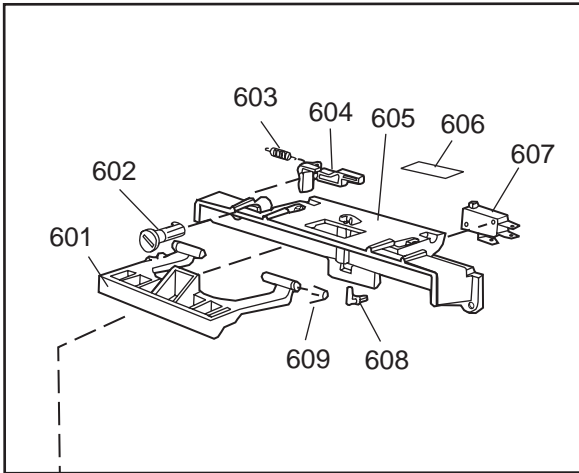

Datum
2003-03-24
Date

PANEL

CONTROL PANEL AND RELATED PARTS

Control panel and related parts

ASKO, D1776 US - SS Bi (DW953)

Pos	Spare part No.	Description	Qty	Comment
601	8057541-81	Handle 1895, Open	1 Pcs	
602	8057545	Rotary catch, child safety '	1 Pcs	
603	8057546	SPRING, SafetyCatch 05/06 DW	1 Pcs	
604	8057544	Arm, SafetyCatch 05/06 DW	1 Pcs	
605	8057539	Bracket 4 Switch/Handle 05/0	1 Pcs	
605-a	8902085	Screw 20T for Plastic	2 Pcs	
606	8071098	Cover for Micro Switch	1 Pcs	
607	8055473	Door Switch - DW 05/06	1 Pcs	
608	8057542	Actuator, Doorswitch 05/06 D	1 Pcs	
609	8007078	Spring 02 Handle, DW	1 Pcs	
612	8073406-81	Decor Insert	1 Pcs	
614	8057538-81	Back of Decor Insert	1 Pcs	
614	8071680-81	Dishwasher Panel	1 Pcs	
621	8060076	Cover, protective 05	1 Pcs	
622	8801201	Board, DW 05/06 (Not FI/Cust	1 Pcs	
622-a	8902053	Screw	2 Pcs	
623	8059767	Thermistor 05/06 DW	1 Pcs	
624	8059861	BASIC HARNESS DOOR DW95E	1 Pcs	
624	8059865	Basic Harness	1 Pcs	
624	8073441	Cable Kit D1776	1 Pcs	
690	8075564	INSTR. D/WASHER USA DW95 ENG	1 Pcs	
690	8075565	INSTR. D/WASHER USA DW95 FR	1 Pcs	
690	8075566	INSTR. D/WASHER USA DW95 ES	1 Pcs	
690	8073096	INSTR. GENERAL D/WASHER USA	1 Pcs