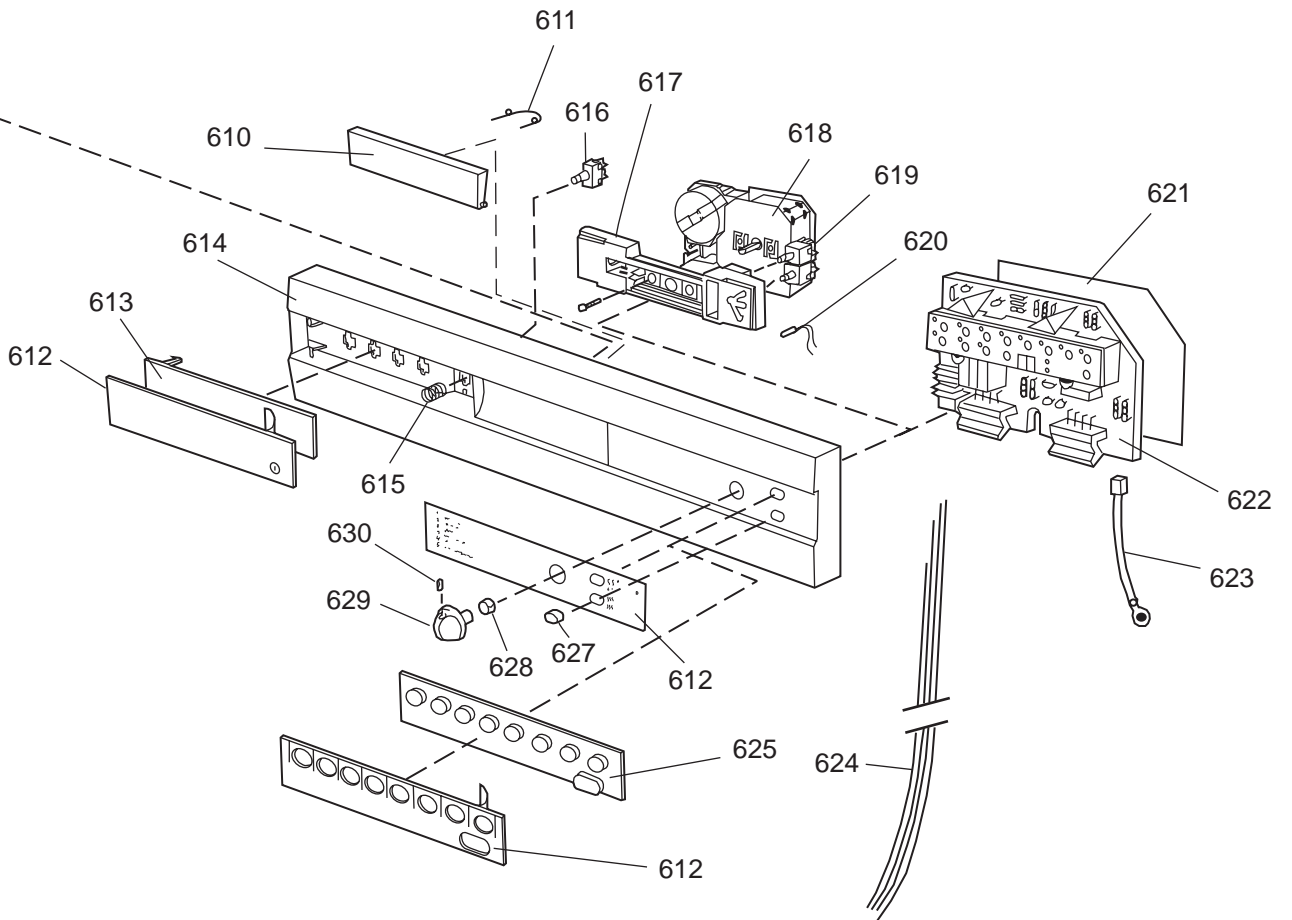

Datum
2003-03-24
Date

PANEL

CONTROL PANEL AND RELATED PARTS

Control panel and related parts

ASKO, D1776 US - SS Bi (DW953)

Pos	Spare part No.	Description	Qty	Comment
601	8057541-81	Handle 1895, Open	1 Pcs	
602	8057545	Rotary catch, child safety '	1 Pcs	
603	8057546	SPRING, SafetyCatch 05/06 DW	1 Pcs	
604	8057544	Arm, SafetyCatch 05/06 DW	1 Pcs	
605	8057539	Bracket 4 Switch/Handle 05/0	1 Pcs	
605-a	8902085	Screw 20T for Plastic	2 Pcs	
606	8071098	Cover for Micro Switch	1 Pcs	
607	8055473	Door Switch - DW 05/06	1 Pcs	
608	8057542	Actuator, Doorswitch 05/06 D	1 Pcs	
609	8007078	Spring 02 Handle, DW	1 Pcs	
612	8073406-81	Decor Insert	1 Pcs	
614	8057538-81	Back of Decor Insert	1 Pcs	
614	8071680-81	Dishwasher Panel	1 Pcs	
621	8060076	Cover, protective 05	1 Pcs	
622	8801201	Board, DW 05/06 (Not FI/Cust	1 Pcs	
622-a	8902053	Screw	2 Pcs	
623	8059767	Thermistor 05/06 DW	1 Pcs	
624	8059861	BASIC HARNESS DOOR DW95E	1 Pcs	
624	8059865	Basic Harness	1 Pcs	
624	8073441	Cable Kit D1776	1 Pcs	
690	8075564	INSTR. D/WASHER USA DW95 ENG	1 Pcs	
690	8075565	INSTR. D/WASHER USA DW95 FR	1 Pcs	
690	8075566	INSTR. D/WASHER USA DW95 ES	1 Pcs	
690	8073096	INSTR. GENERAL D/WASHER USA	1 Pcs