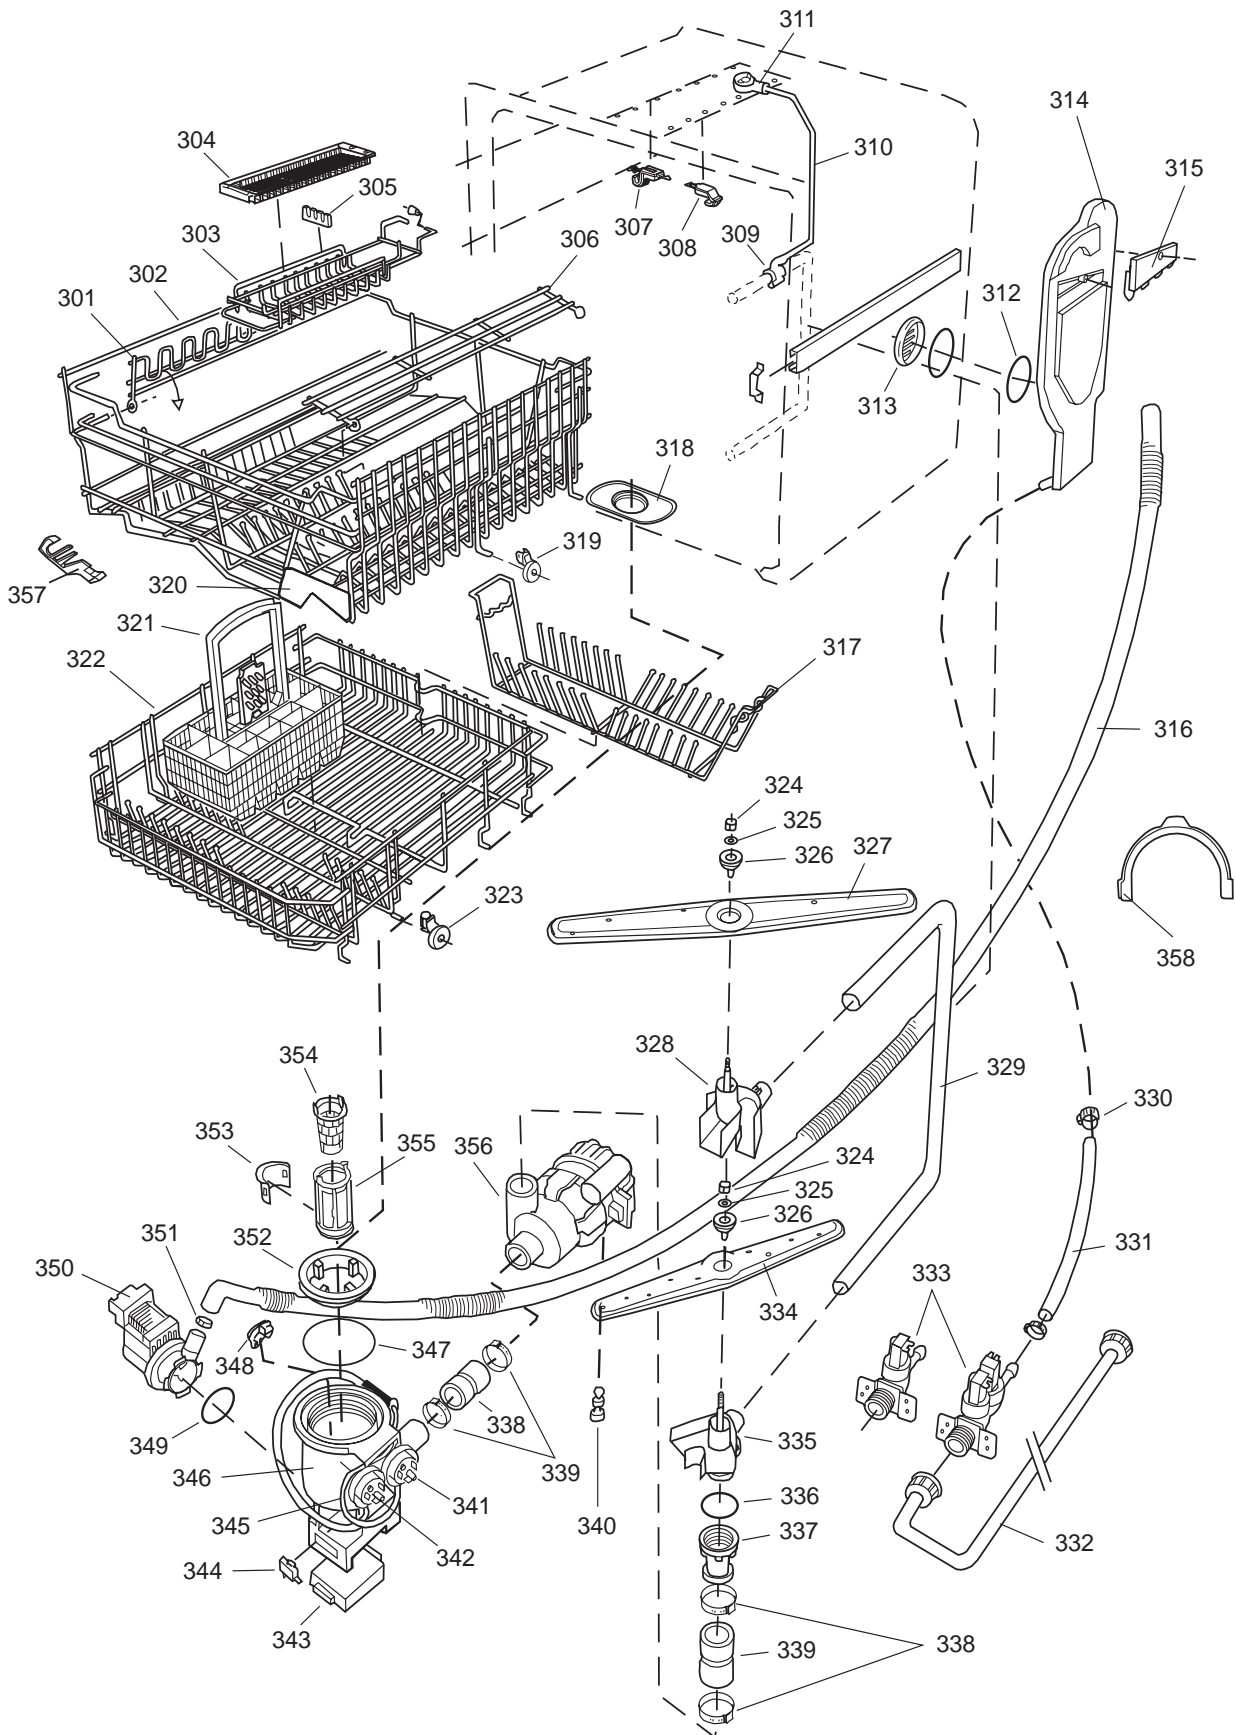

DISKSYSTEM

DISHWASHING SYSTEM

Dishwashing system

ASKO, D1776 US - SS Bi (DW953)

Pos	Spare part No.	Description	Qty	Comment
301	8071337-36	Cup Shelf Wine Glass 05/06 D	1 Pcs	
302	8801236-36	Upper Basket Gray	1 Pcs	
302	8801199-36	Rack, Upper 05 & 06 DW	1 Pcs	with cup shelf
306	8071336-36	Cup Shelf 05/06 DW	1 Pcs	
313	8057536-77	Lockring Airbreak Gray	1 Pcs	
314	8057514	Sub To 8801234	1 Pcs	
316	8070304	Drain Hose 05/06 DW	1 Pcs	
316	8075484	OUTLET HOSE NON RETURN VALVE	1 Pcs	
316-a	8052239	Hose Clamp, Squeeze	1 Pcs	
316-a	8073403	Non Return Valve	1 Pcs	
316-b	8053642	Hose Clip	1 Pcs	
318	8059740	Strainer Upper 05/06 DW	1 Pcs	
319	8058498-77	Wheel, Upper Basket 05/06 DW	4 Pcs	
320	8057506-77	Knife Stop	1 Pcs	
321	8801089-77	Cutlery Basket 05/06 DW	1 Pcs	
322	8801200-36	Lower Basket 05/06 DW	1 Pcs	
323	8009516-77	Rack Wheels Lower 05/06 DW	8 Pcs	
324	8901262	Nut for Spray Arm 05	2 Pcs	
325	8052095	Ceramic Washer, Spray Arm 05	2 Pcs	
326	8057070-77	Spray Arm Insert 05/06 DW	2 Pcs	
327	8072695	Spray Arm - Upper 05/06 DW	1 Pcs	
328	8057068-77	Spray Pipe Bearing Upper	1 Pcs	
329	8057063	Spray pipe, inner 05	1 Pcs	
330	8052189	Hose Clamp, Squeeze	2 Pcs	
331	8070622	Ruber Hose	1 Pcs	
332	8073879	Fill hose quick connect	1 Pcs	
333	8073995	Water valve single. Easy Ins	1 Pcs	
333	8072121	Fill Valve, Single 05/06 DW.	1 Pcs	
333-a	8902087	Screw, Plastic Housing 20 To	2 Pcs	
334	8072692	Spray Arm - Lower 05/06 DW	1 Pcs	
335	8057067-77	Lower Washarm Support 05/06	1 Pcs	
336	8901755	O-Ring Seal	1 Pcs	
337	8057069	Retainer Nut SprayArm 05/06	1 Pcs	
338	8052097	Hose Clamp, Circ. Pump 05/06	4 Pcs	
339	8057484	Hose, Circ. Pump 05/06 DW	2 Pcs	
340	8055095	BUFFER, Circumpump 03/04 DW	1 Pcs	
341	8071024	Level Switch 05/06 DW	1 Pcs	
343	8057053	Subs to 8075110	1 Pcs	
344	8060068	Micro Switch,Overfill 05/06	1 Pcs	
345	8058500	Hose Pressure Sw. 05/06 DW	1 Pcs	
346	8801123	Replaces 8075197-77. Sump 05	1 Pcs	
347	8058503	O-Ring, Sump 05/06 DW	1 Pcs	
348	8057487-79	Sump Plug DW 05/06 Cleanout	1 Pcs	
349	8002584	O-Ring, Drain Pump 05/06 DW	1 Pcs	
350	8072032	Drain Pump 05/06 DW	1 Pcs	
351	8052239	Hose Clamp, Squeeze	1 Pcs	
352	8057488	Locking ring, bottom well 05	1 Pcs	
353	8058454	Cover Str. Basket 05/06 DW	1 Pcs	
354	8057972-77	Strainer Basket Grey 05/06 D	1 Pcs	
355	8057486-77	Filter, fine 05 & 06 DW	1 Pcs	
356	8071250	Circ. Pump 05/06 DW	1 Pcs	
356-a	8075380	capacitor D3000	1 Pcs	
357	8071214-77	Knife Holder 05/06 DW	2 Pcs	
358	8050805	GOOSE NECK for DRAIN HOSE	1 Pcs	
358	8072528-77	Holder Outlet Hose	1 Pcs