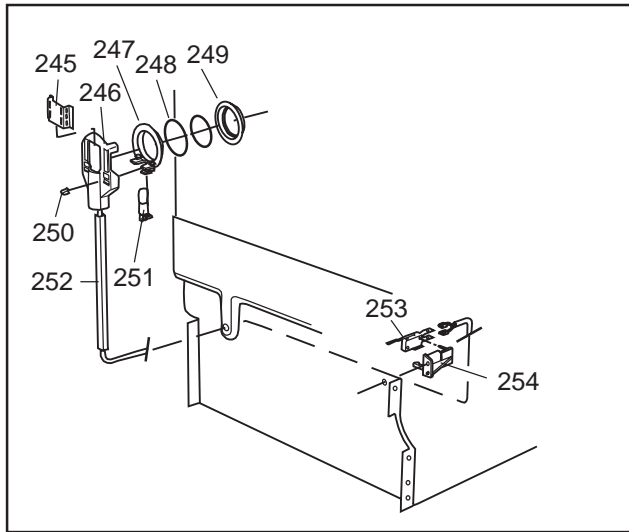

Datum

2003-03-24

Date

BEHÅLLARE

CONTAINER AND RELATED PARTS

Container and related parts

ASKO, D1776 US - SS Bi (DW953)

Pos	Spare part No.	Description	Qty	Comment
201	8057977	Bearing Upper Rail 05/06 DW	8 Pcs	
202	8058638-77	Ball Holder, Upper Rail DW	2 Pcs	
203	8057979-77	Rack Stop Grey 05/06 DW	2 Pcs	
204	8057052	Guide Rail '05 '06 DW	2 Pcs	
205	8057978-77	Rail Stop - Back Grey 05/06	2 Pcs	
206	8057489	Tub Seal 05/06 DW	1 Pcs	
208	8801098	Lock Catch Kit 05'06 D/W	1 Pcs	
210	8002370	Protective Collar	2 Pcs	
210	8057077	Heating Element DW 05/06 140	1 Pcs	
211	8901110	Screw w/O-Ring DW 05/06 25-T	4 Pcs	
212	8070613	Sealing Strip Casing	1 Pcs	
216	8002579	T-Stat 05/06 DW Overheat	1 Pcs	
218	8074043	Power supply cord	1 Pcs	
220	8057527	Rear plate cover	1 Pcs	
220-a	8902357	Screw	5 Pcs	
222	8070142	Cable holder, rear 05	1 Pcs	
223	8058495	Cable holder, door 05	1 Pcs	
225	8074566	Bottom Outer	1 Pcs	If equip with 3-feet
225	8057523	Bottom and Side support '05	1 Pcs	
228	8058558	RFI 05/06 WM	1 Pcs	
229	8050251	Terminal Block DW All	1 Pcs	
229-a	8900357	Screw, terminal block	1 Pcs	
230	8059991	Cable holder, supply line 05	1 Pcs	
231	8006948	Grommet	1 Pcs	
232	8058491-77	Door Spring 05/06 for 0-7 lb	2 Pcs	
233	8057062	Subs to 8074877	4 Pcs	
233	8074877	Foot	2 Pcs	
234	8901156	Nut, Levelling Legs	4 Pcs	
235	8051957	Slide, foot 02 DW	3 Pcs	
236	8072119	Washer	4 Pcs	
238	8073647	Foot Adjustable from Front C	1 Pcs	
241	8060255	No longer Avail. po# 8008- H	1 Pcs	
242	8070495	Inlet Valve Mount	1 Pcs	
242-a	8900327	Screw 20 Torx, Self Tapping	2 Pcs	
243	8059761-95	Filler Strip - Left DW SS	1 Pcs	
243	8059762-95	Filler Strip, Right 05/06 DW	1 Pcs	
243-a	8900646	Screw 20 Torx SS	4 Pcs	
244	8070614	Insulation,fill strip 05&06	2 Pcs	