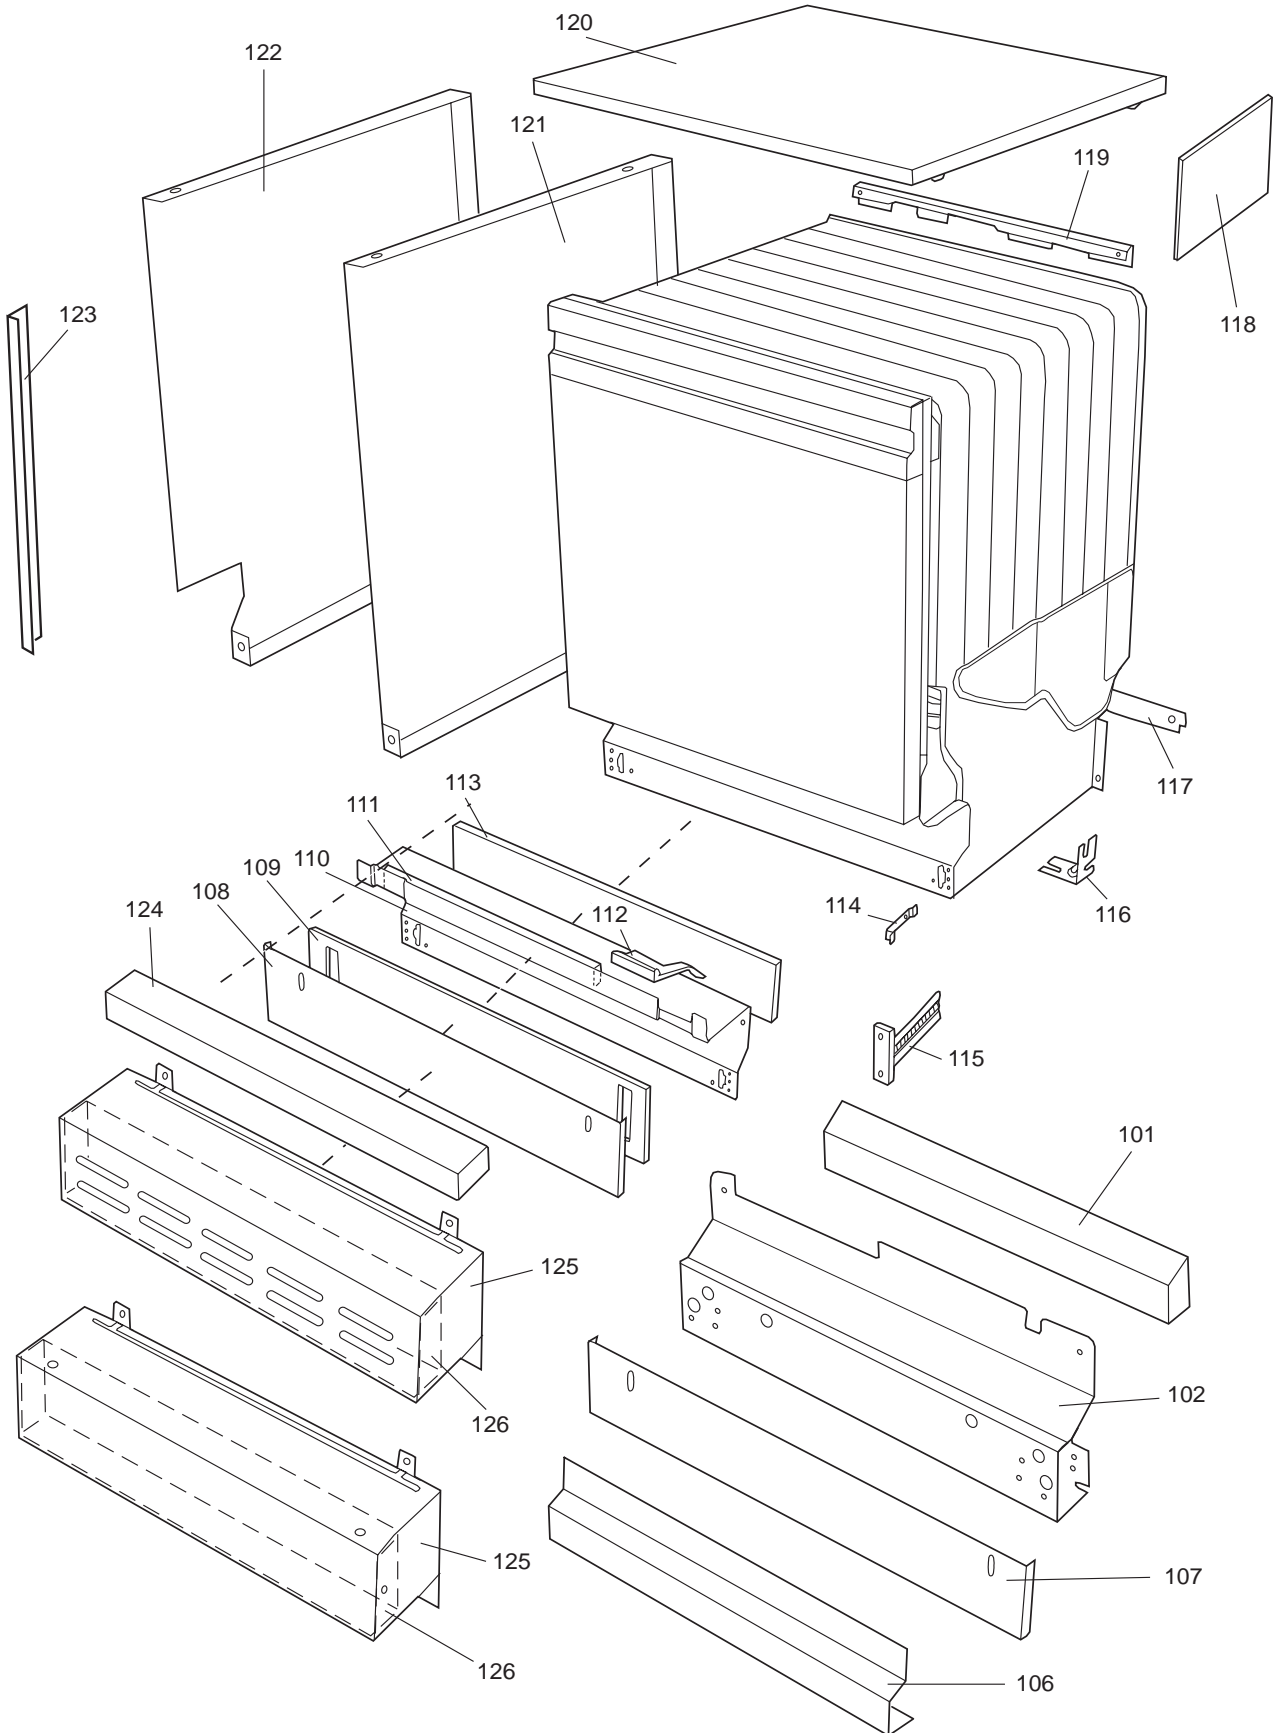

Casing and related parts

ASKO, D1776 US - SS Bi (DW953)

Pos	Spare part No.	Description	Qty	Comment
108	8059758-81	Kick Plate Grey	1 Pcs	
108-a	8900944	Screw Toe Kick 20 Torx	2 Pcs	
109	8070743	Insulation, Toe-Kick 05/06 D	1 Pcs	
110	8057526	Guard Plate DW05 & 06	1 Pcs	
110	8073707	Proection Plate	1 Pcs	
110-a	8902357	Screw	4 Pcs	
111	8060041	Sealing strip, protect plte	1 Pcs	
112	8058486	Drip Guard Overflow 05/06 DW	1 Pcs	
113	8058353	Sound Absorb Guard	1 Pcs	
114	8057550	Spring Adj. Bracket 05/06 DW	2 Pcs	
114	8073481-49	Spring Kicking Plate L. Gray	2 Pcs	
114-a	8902131	Screw, disc.jh 11-99	2 Pcs	
115	8057549	Bracket/Toe Kick 05/06 DW	2 Pcs	
124	8070615	Sealing Lower Panel DW 05/06	1 Pcs	
125	8057100-95	Lower Cover 05/06 DW	1 Pcs	
125-a	8900352	Screw Access Panel 05/06	2 Pcs	
126	8070612	Insul, lower panel 05 & 06 D	1 Pcs